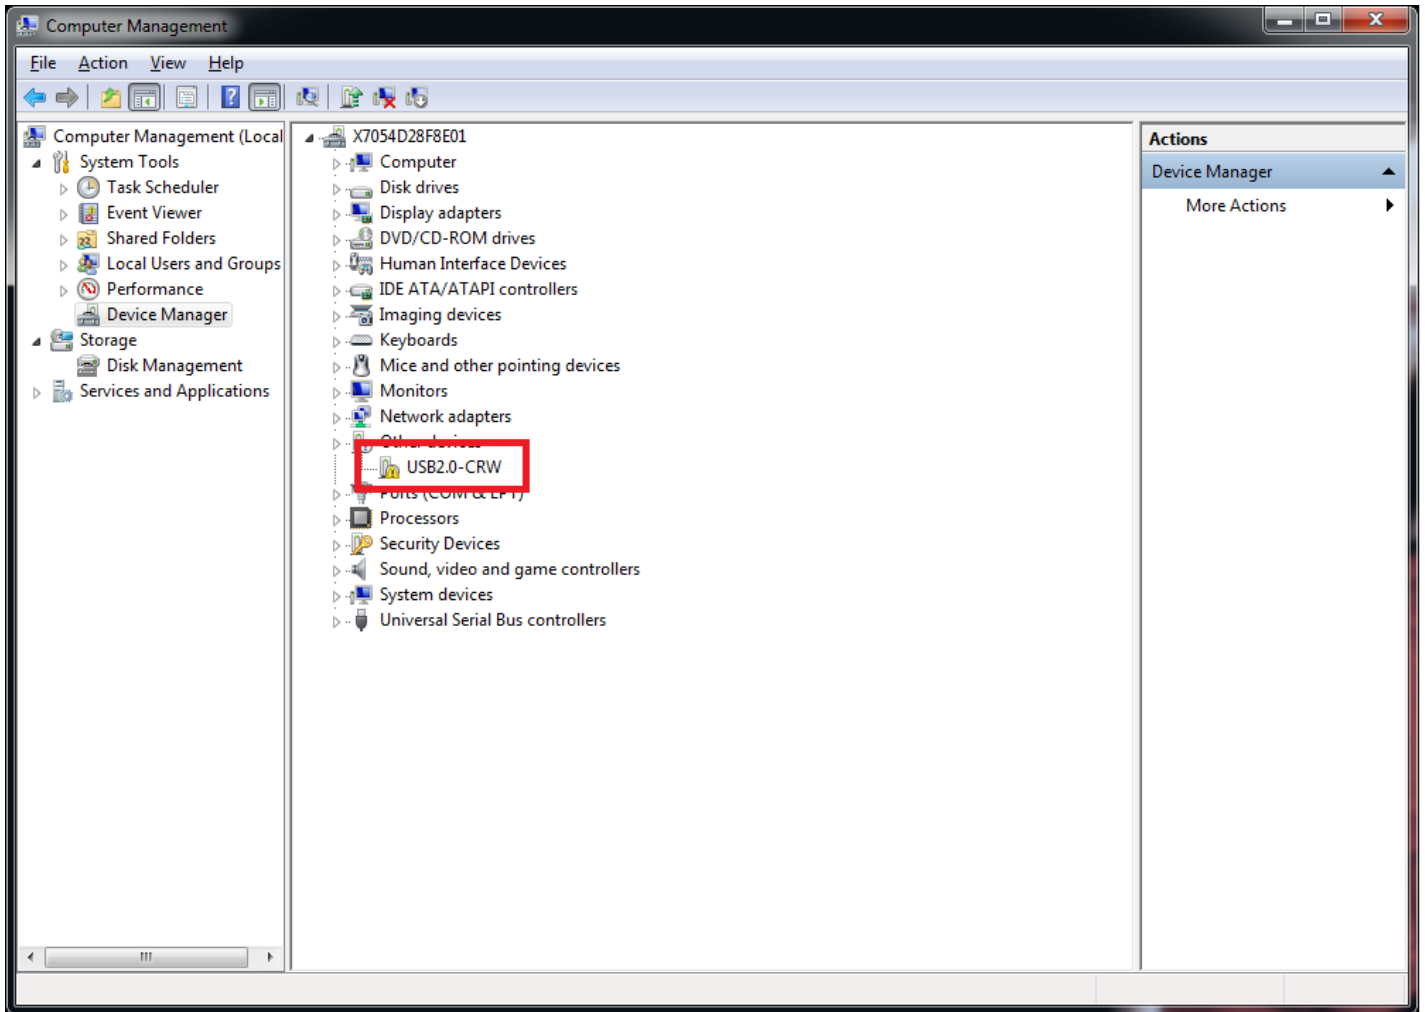

### Unknown Device: USB2.0-CRW

The unknown device listed in device manager as 'USB2.0-CRW' is the card reader that is built into the M770 and M780 All in One chassis.