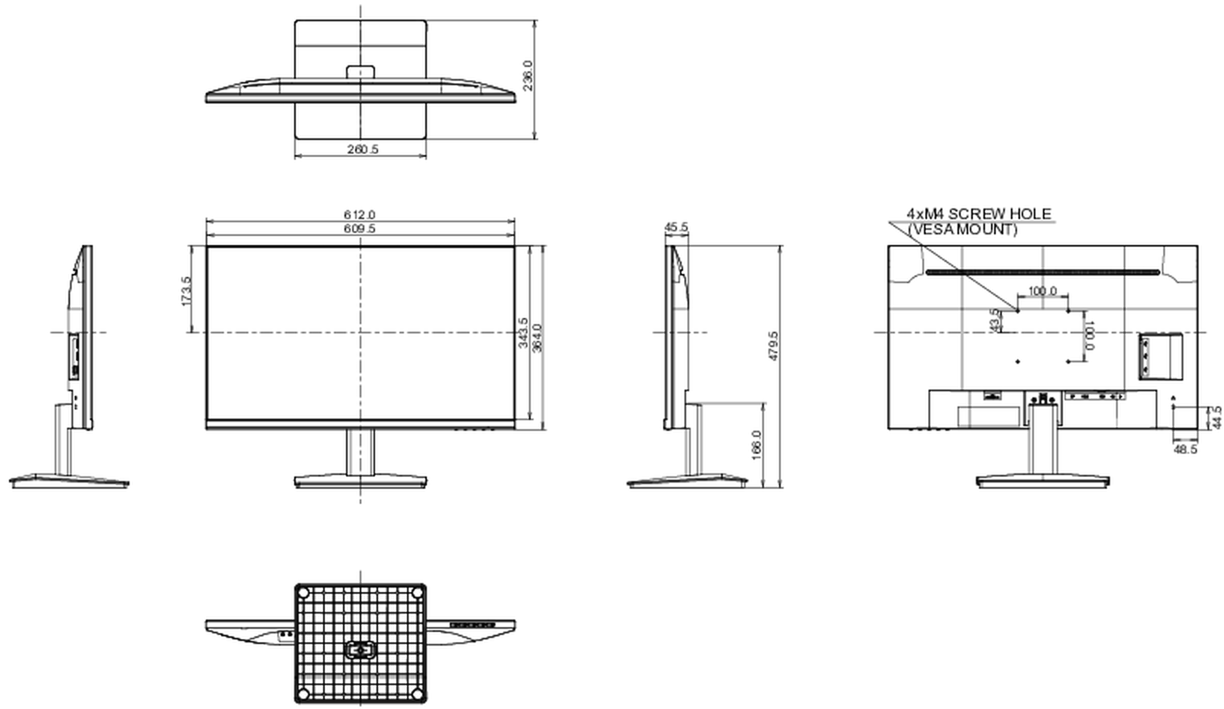

01 DISPLAY CHARACTERISTICS

Design	3-side borderless
Diagonal	27", 68.5cm
Panel	IPS panel technology LED, matte finish
Native resolution	1920 x 1080 @75Hz (DisplayPort&HDMI, 2.1 megapixel Full HD)
Aspect ratio	16:9
Panel brightness	300 cd/m ²
Static contrast	1000:1
Advanced contrast	80M:1
Response time (GTG)	4ms
Viewing zone	horizontal/vertical: 178°/178°, right/left: 89°/89°, up/down: 89°/89°
Colour support	16.7mIn (sRGB: 96%; NTSC: 72%)
Horizontal Sync	30 - 85kHz
Viewable area W x H	597.9 x 336.3mm, 23.5 x 13.2"
Pixel pitch	0.3114mm
Colour	matte, black

04 MECHANICAL

Display position adjustments	tilt
Tilt angle	21.5° up; 3.5° down
VESA mounting	100 x 100mm

05 ACCESSORIES INCLUDED

Cables	power, USB, HDMI
Other	quick start guide, safety guide

06 POWER MANAGEMENT

08 DIMENSIONS / WEIGHT

Product dimensions W x H x D	612 x 479.5 x 236mm
Box dimensions W x H x D	685 x 435 x 145mm
Weight (without box)	4.6kg
Weight (with box)	6.2kg
EAN code	4948570118823

* USB are available only for XU2793HSU.